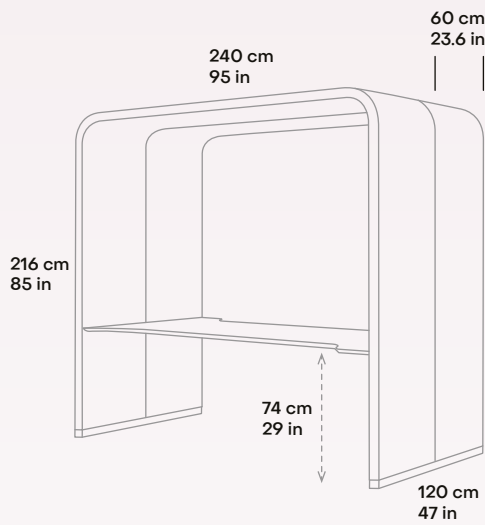

Plinth
Painted steel, adjustable legs for levelling.

Electricity and lighting
Optional.

Fittings colours
 White RAL 9003
 Black RAL 9005

-  Easy way to create zones in your space
-  Easy to relocate
-  Silen Matching System i.e. easy mixing & matching with Silen pods
-  Easy to install
-  Plug & play
-  Sustainable, reusable, recyclable
-  No floor fastening needed

Textile colours

Technical specification

SIZE AND SETUP	240 x 120 cm / 95 x 47 in Meeting table height options: <ul style="list-style-type: none">· 74 cm / 29 in· 107 cm / 42 in
LIGHTING	4000K LED light strip in each arch
SCREEN BRACKET	Universal TV mount with power outlet for screen and HDMI cable