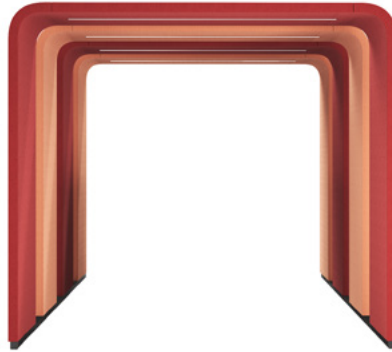

Portal

240 x 240 cm / 95 x 95 in
3 arches with 30 cm / 12 in gap

240 x 330 cm / 95 x 130 in
4 arches with 30 cm / 12 in gap

240 x 330 cm / 95 x 130 in
5 arches with 7,5 cm / 3 in gap