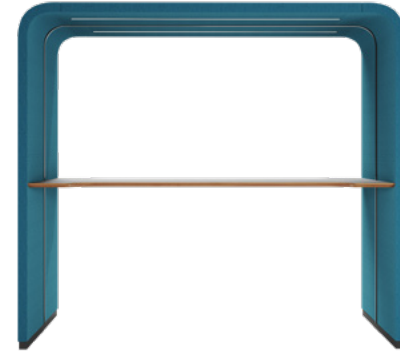

## Connect

240 x 240 cm / 95 x 95 in  
3 arches with 30 cm / 12 in gap

280 x 240 cm / 110 x 95 in  
3 arches with 30 cm / 12 in gap

### Connection options:

- Fix to Space 4 or Max
- Fix to the wall
- Hang from the ceiling

## Portal

240 x 240 cm / 95 x 95 in  
3 arches with 30 cm / 12 in gap

240 x 330 cm / 95 x 130 in  
4 arches with 30 cm / 12 in gap

240 x 330 cm / 95 x 130 in  
5 arches with 7,5 cm / 3 in gap