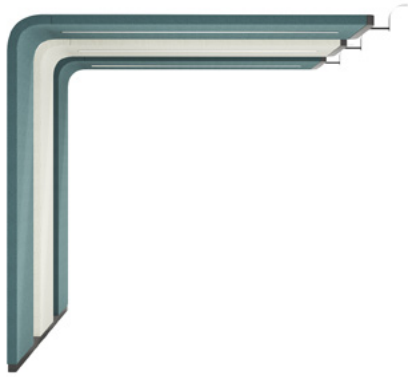

Product options

sil**en**bridges

Connect

240 x 240 cm / 95 x 95 in
3 arches with 30 cm / 12 in gap

280 x 240 cm / 110 x 95 in
3 arches with 30 cm / 12 in gap

Connection options:

- Fix to Space 4 or Max
- Fix to the wall
- Hang from the ceiling